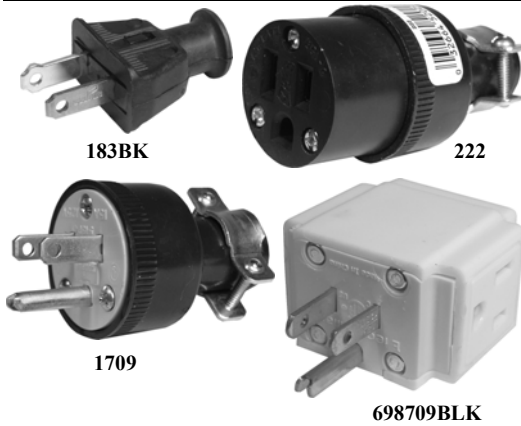

Extension Cord & Connectors

Extension Cord Wire - Indoor - Bulk

- Stranded bare copper conductor with black rubber jacket
- Light duty power supply for indoor equipment in damp or dry locations
- Sheath & insulation thickness: 0.030"
- 300 Volt, 60c

Gauge / Conductor	Wire Type	Part Number
14/3	SJ	14/3SJ

Electrical Connectors

Description	Part Number
2 prong female plug, black rubber (15A / 125V)	86BK
2 prong male plug, black rubber (15A / 125V)	183BK
3 prong female plug, black rubber (15A / 125V)	222
3 prong male plug, black rubber (15A / 125V)	1709
3 Wire Cube Tap - Grounded (15A / 125V)	698709BLK